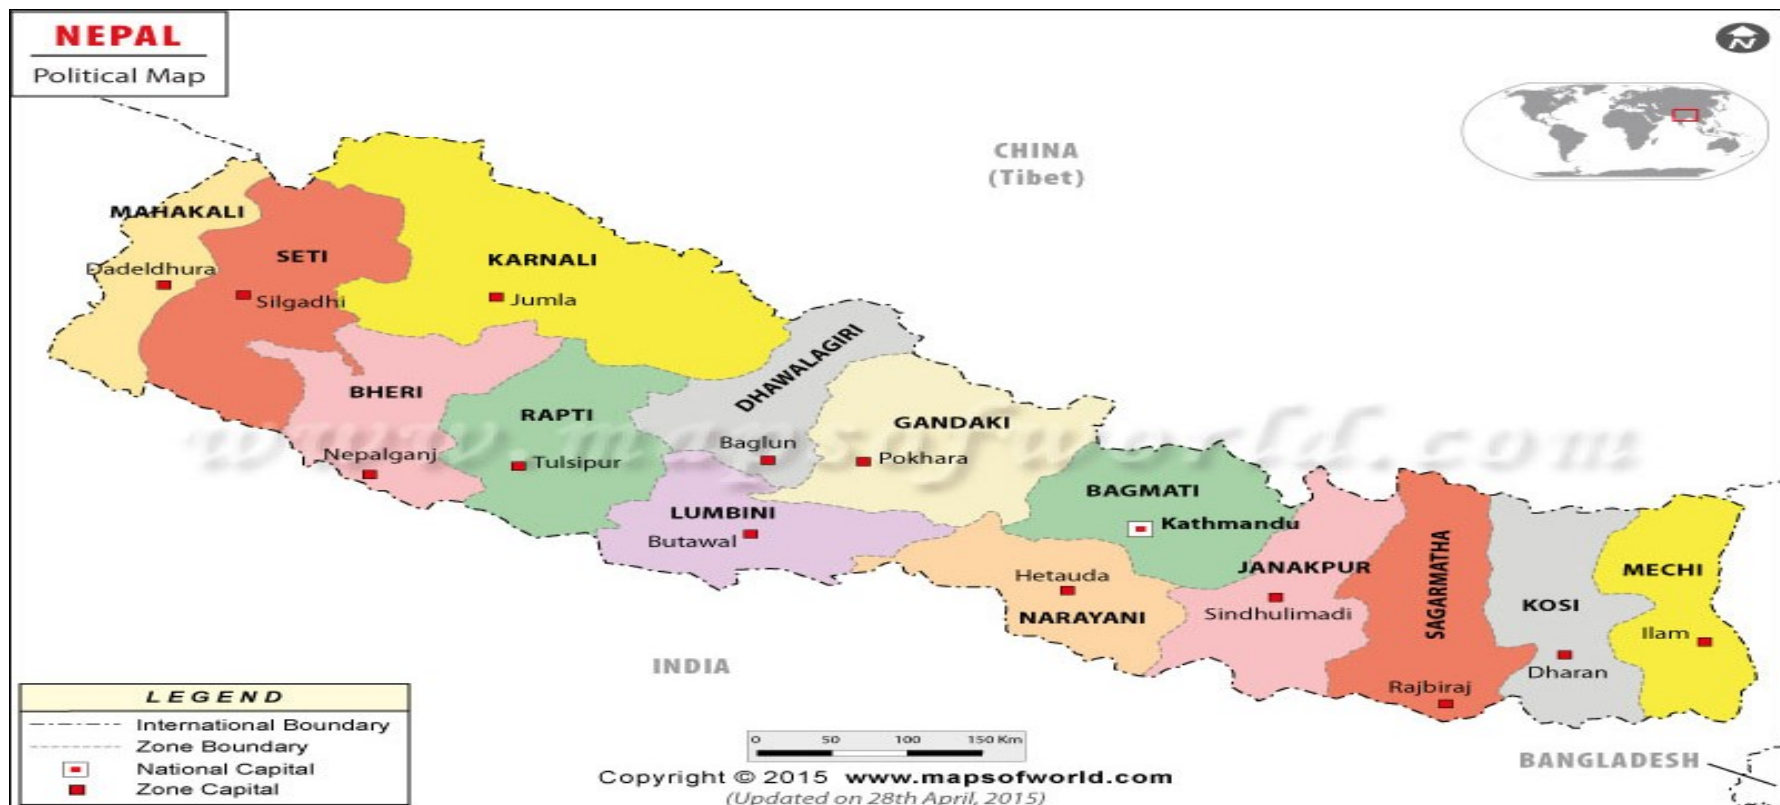

**National Highways and Infrastructure  
Development Corporation Limited  
as a provider of  
Project Management Consultancy Services  
in Terai Area of  
Nepal**

# नेपाल

# भारत

ग्राफिक्स: दिपेन्द्र कर्ण